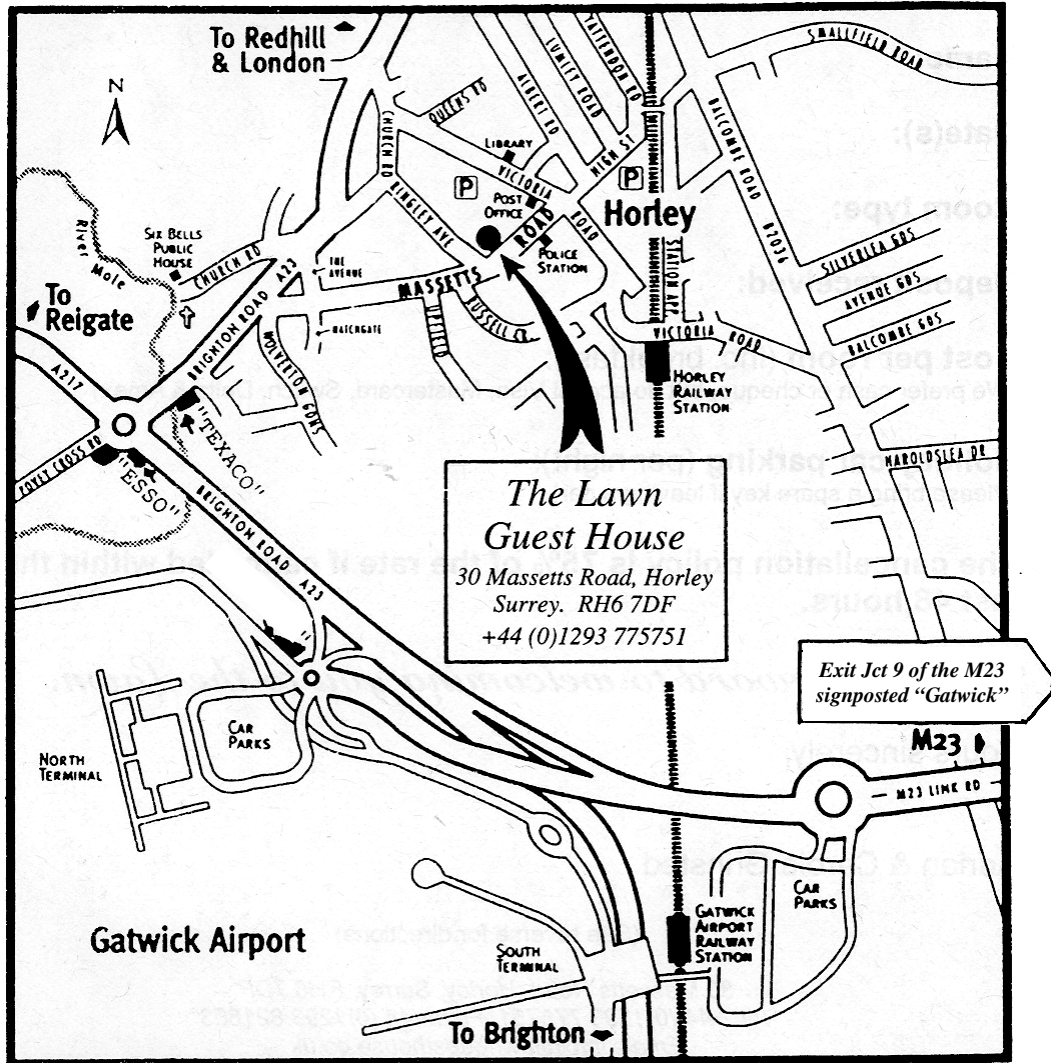

## Map and Directions to the Lawn Guest House

30 Massetts Road, Horley, Surrey RH6 7DE  
 Tel: +44 (0) 1293 775751 Fax: +44 (0) 1293 821803  
 Email: [info@lawnguesthouse.co.uk](mailto:info@lawnguesthouse.co.uk)  
 Web: [www.lawnguesthouse.co.uk](http://www.lawnguesthouse.co.uk)  
 Proprietors: Adrian & Carole Grinsted

- Exit Junction 7 of the M25 and take the M23 South, towards Brighton and **Gatwick Airport**.
- Exit Junction 9 of the M23, **Gatwick Airport**.
- Follow the signs for **A23 Redhill** at the next two roundabouts past Gatwick Airport.
- At the third roundabout there is an **Esso petrol station** on the left hand side.
- Take the third exit and look for the **Texaco petrol station** immediately on your right hand side.
- 200 yrds past the Texaco petrol station turn right at the traffic lights into **Massetts Road**.
- The Lawn Guest House is located 400 yards along Massetts Road on the left hand side.